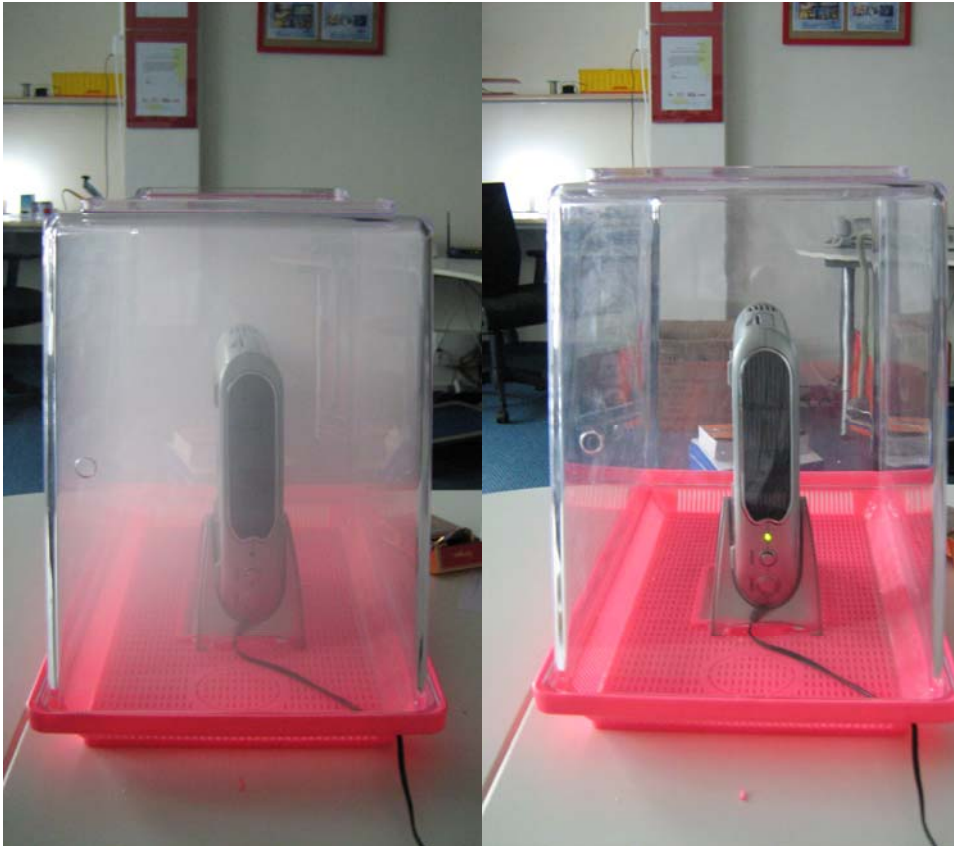

## Testing against Smoke

Beginning phase

After 3 to 4 minutes

Conclusion: After 4 minutes, the smoke in the cubicle is removed completely and confirm that the PersonalAir is capable against smoke removal in the air.